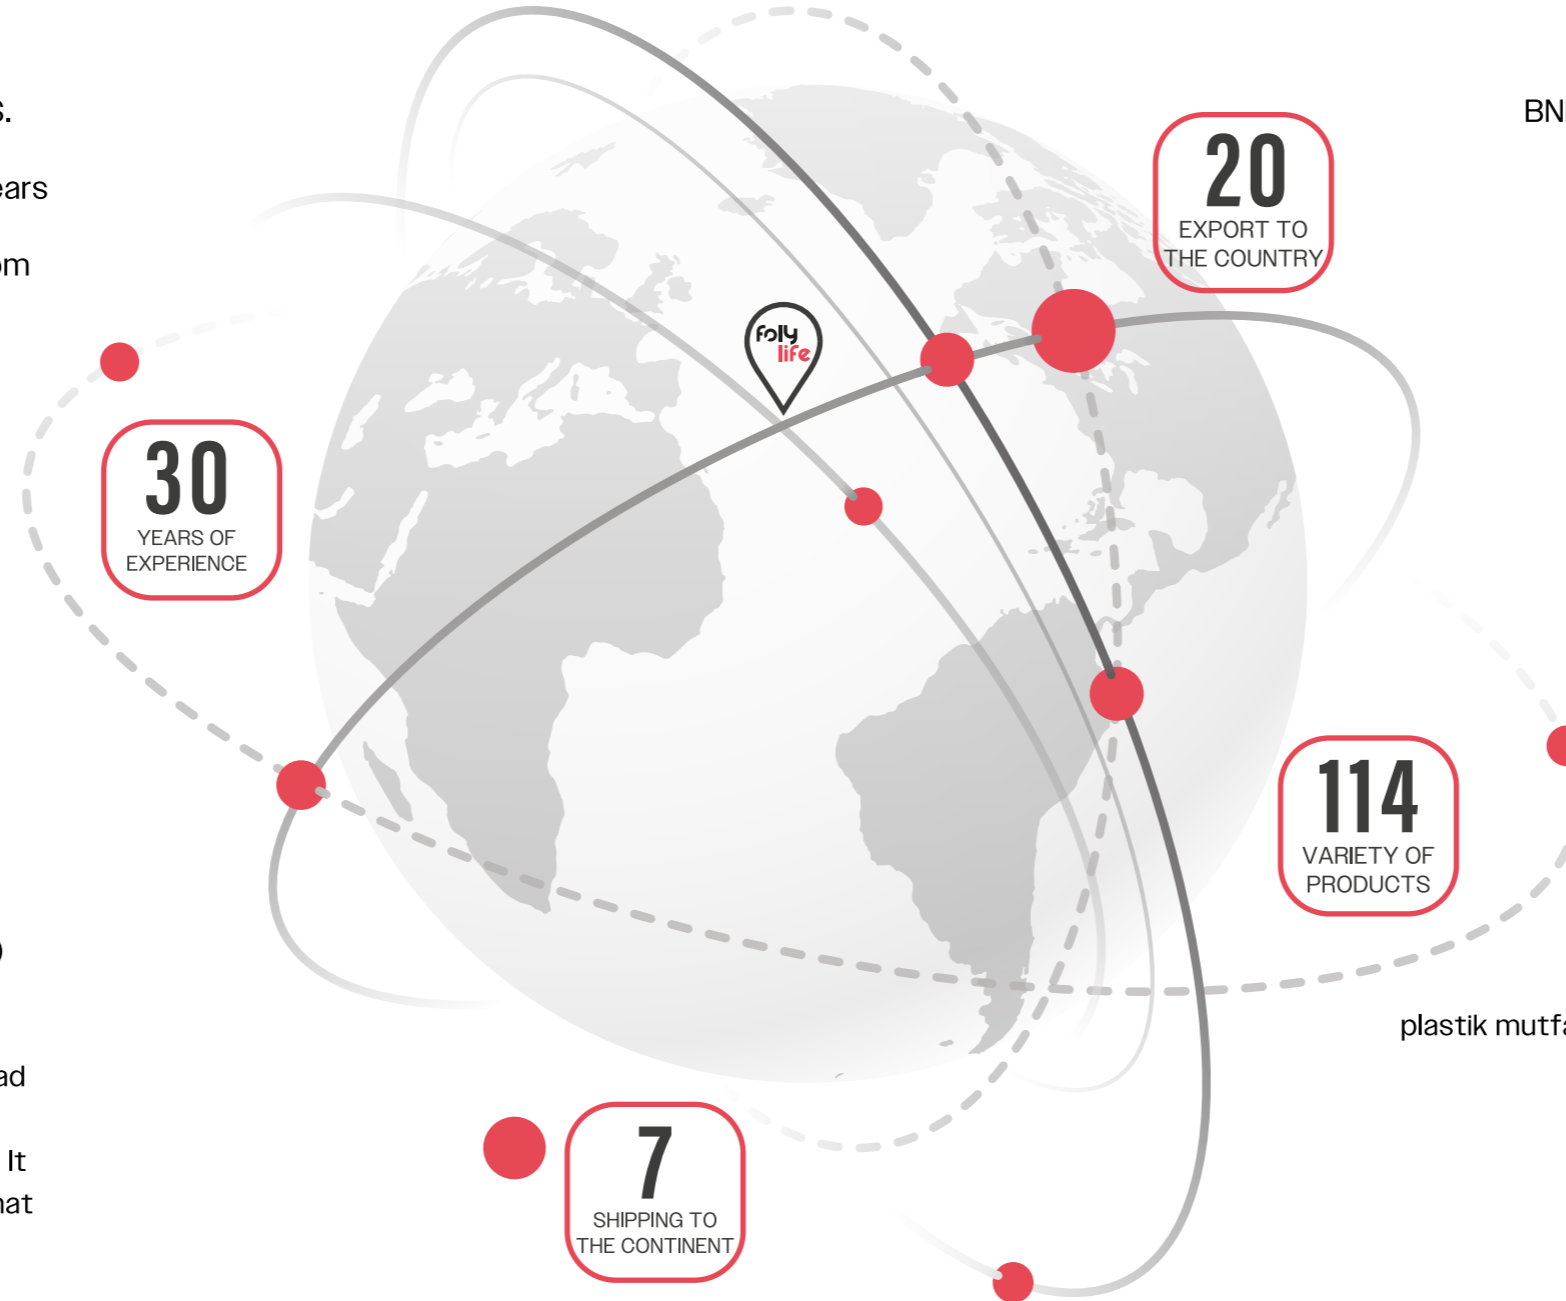

ABOUT US

Foly Life a brand of BNM Plastik Sanayi ve Ticaret A.Ş. which started production in its modern facilities in Istanbul Esenyurt in 2020 by combining almost 30 years experience in the sector with an innovative vision, has reached a worldwide portfolio in every aspect from production to sales in a short time.

OUR VISION

- To maintain efficiency and improvement by following quality processes with our innovative and pioneering role in the sector.
- To offer innovative products suitable for human health with the opportunities provided by our world-class technological infrastructure.
- Developing our product portfolio with models that will benefit our customers and users.
- Minimizing our environmental impact and using resources efficiently with a human-oriented approach.

OUR MISSION

With its deep-rooted experience in the plastic (home and) kitchenware industry and its pioneering role in the field of innovative models, Foly Life offers international quality, sustainable life-supporting and innovative products instead of disposable products in the field of plastic kitchenware. With its technological production infrastructure, Foly Life; It produces affordable, accessible and ergonomic models that prevent food and packaging waste.

HAKKIMIZDA

BNM Plastik Sanayi ve Ticaret A.Ş.'nin bir markası olan Foly Life, 2020 yılında İstanbul Esenyurt'taki modern tesislerinde üretime başladı sektörteki yaklaşık 30 yıllık deneyimini yenilikçi bir vizyonla birleştirerek, kısa sürede üretimden satışa kadar her alanda dünya çapında bir portföye ulaştı.

VİZYONUMUZ

- Sektördeki yenilikçi ve öncü rolümüzle kalite süreçlerini takip ederek verimliliği ve iyileştirmeyi sürdürmek.
- Dünya standartlarındaki teknolojik altyapımızın sağladığı fırsatlarla insan sağlığına uygun yenilikçi ürünler sunmak.
- Müşterilerimize ve kullanıcılarımıza fayda sağlayacak modellerle ürün portföyümüzü geliştirmek.
- Çevresel etkimizi en aza indirmek ve insan odaklı bir yaklaşımla kaynakları verimli kullanmak.

MİSYONUMUZ

Plastik (ev) ve mutfak eşyası sektöründeki köklü deneyimi yenilikçi modeller alanındaki öncü rolüyle Foly Life, plastik mutfak eşyası alanında tek kullanımlık ürünler yerine uluslararası kalitede, sürdürülebilir, yaşamı destekleyici ve yenilikçi ürünler sunmaktadır. Teknolojik üretim altyapısıyla Foly Life; gıda ve ambalaj atıklarını önleyen uygun fiyatlı, erişilebilir ve ergonomik modeller üretmektedir.